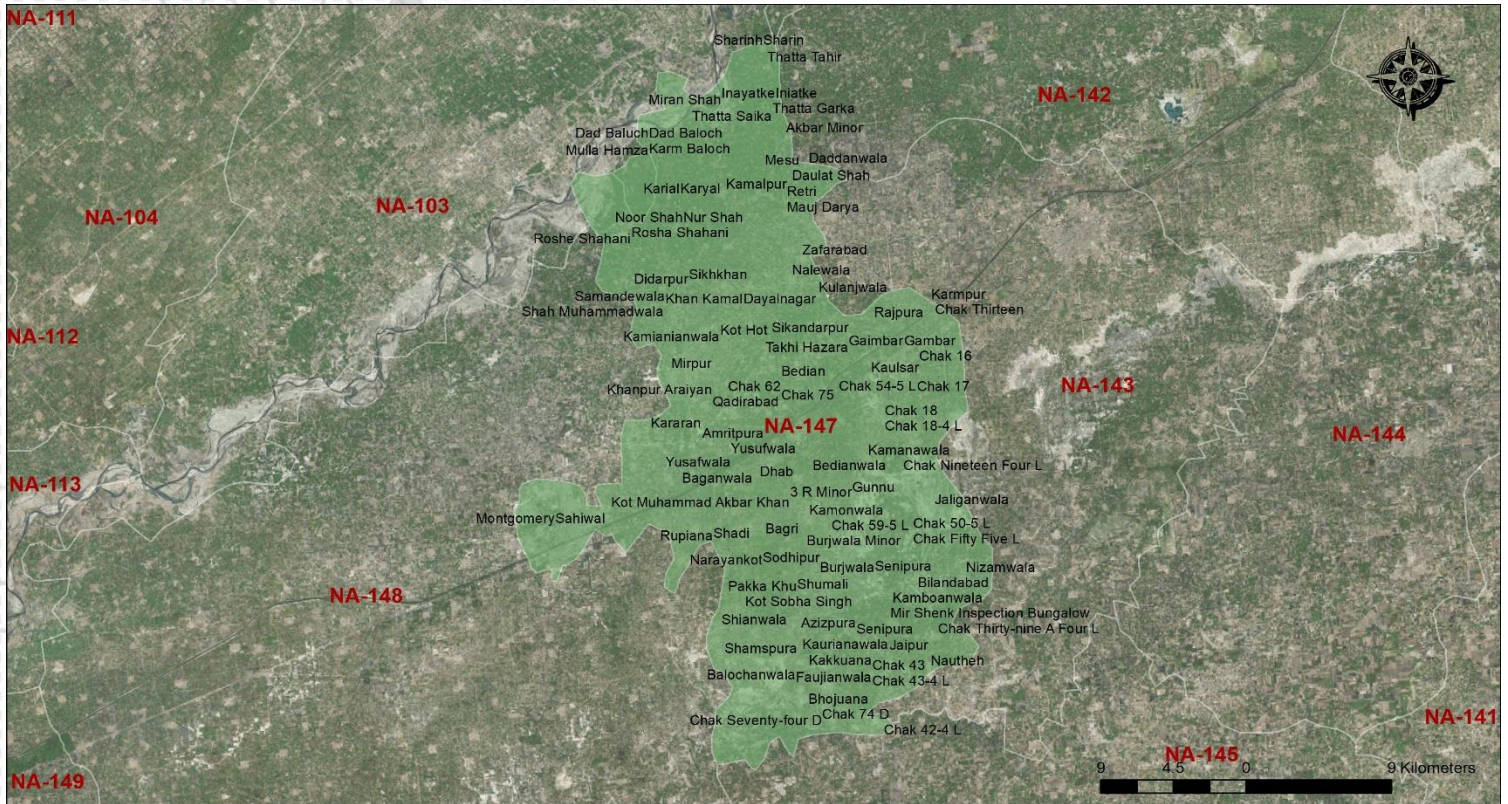

CONSTITUENCY PROFILE

NA-147 SAHIWAL-I

PUNJAB

CONSTITUENCY POPULATION

852,005

VOTER STATISTICS

Male

267,412

Female

213,567

Total

480,979

57%

of the total population are registered as voters

POLLING STATIONS

171

Male

155

Female

96

Combined

422

Total

Number of polling stations where registered voters exceed 1,200

AVERAGE VOTER AT POLLING STATION

1,140

AVERAGE VOTER AT POLLING BOOTH

465

LIST OF CONTESTING CANDIDATES

#	Name	Name of Political Party
1	Aftab Ahmad Khan	Independent
2	Altaf Nawaz	Independent
3	Bashir Ahmad	Independent
4	Chaudhry Nouraz Shakoor Khan	Pakistan Tehreek-e-Insaf
5	Hafiz Khalid Mehmood Zafar	Independent
6	Khalid Saddique Kamyana	Tehreek-e-Labaik Pakistan
7	Rana Amir Shahzad Tahir	Pakistan Peoples Party Parliamentarians
8	Syed Imran Ahmad Shah	Pakistan Muslim League (Nawaz)
9	Zafar Iqbal	Tehreek Jawanan Pakistan
10	Adan Khalid Hussain	Pakistan Muslim League Organization
11	Imran Ul Haq	Pakistan Quami Yakjehti Party
12	Muhammad Ali Shakoor	Independent
13	Muhammad Naeem Asif	Independent
14	Miraj Hameed	Independent
15	Nazar Farid Nadeem	Independent
16	Haroon Zaman Khagga	Independent